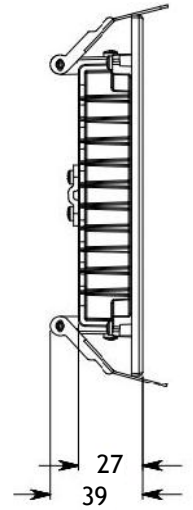

Cut Dia - 125MM

Model: RFDL - 18W R/Sq

LED: Dominant 5630 (0.5W)

Luminous flux:

Dimension: Outer Dia - 170MM

Cut Dia - 145MM

Model: RFDL - 24W R/Sq

LED: R - Dominant 5630 (0.5W)

LED: Sq - Refond 2835 (0.2W)

Luminous flux:

Dimension: Outer Dia - 200MM

Cut Dia - 175MM

Model: RFDL - 30W Sq

LED: Refond 2835 (0.2W)

Luminous flux:

Dimension: Outer Dia - 242MM

Model: RFPL - 15W Sq

Dimension: Outer Dia - 180mm

Cut Dia - 150mm

Model: RFPL - 15W Ro

Dimension: Outer Dia - 181mm

Cut Dia - 163mm

Luminous flux: 1595 lm

Model: RFPL - 22W Sq

Dimension: Outer Dia - 208mm

Cut Dia - 182mm

Model: RFPL - 22W Ro

Dimension: Outer Dia - 210mm

Cut Dia - 192mm

Luminous flux: 1915 lm